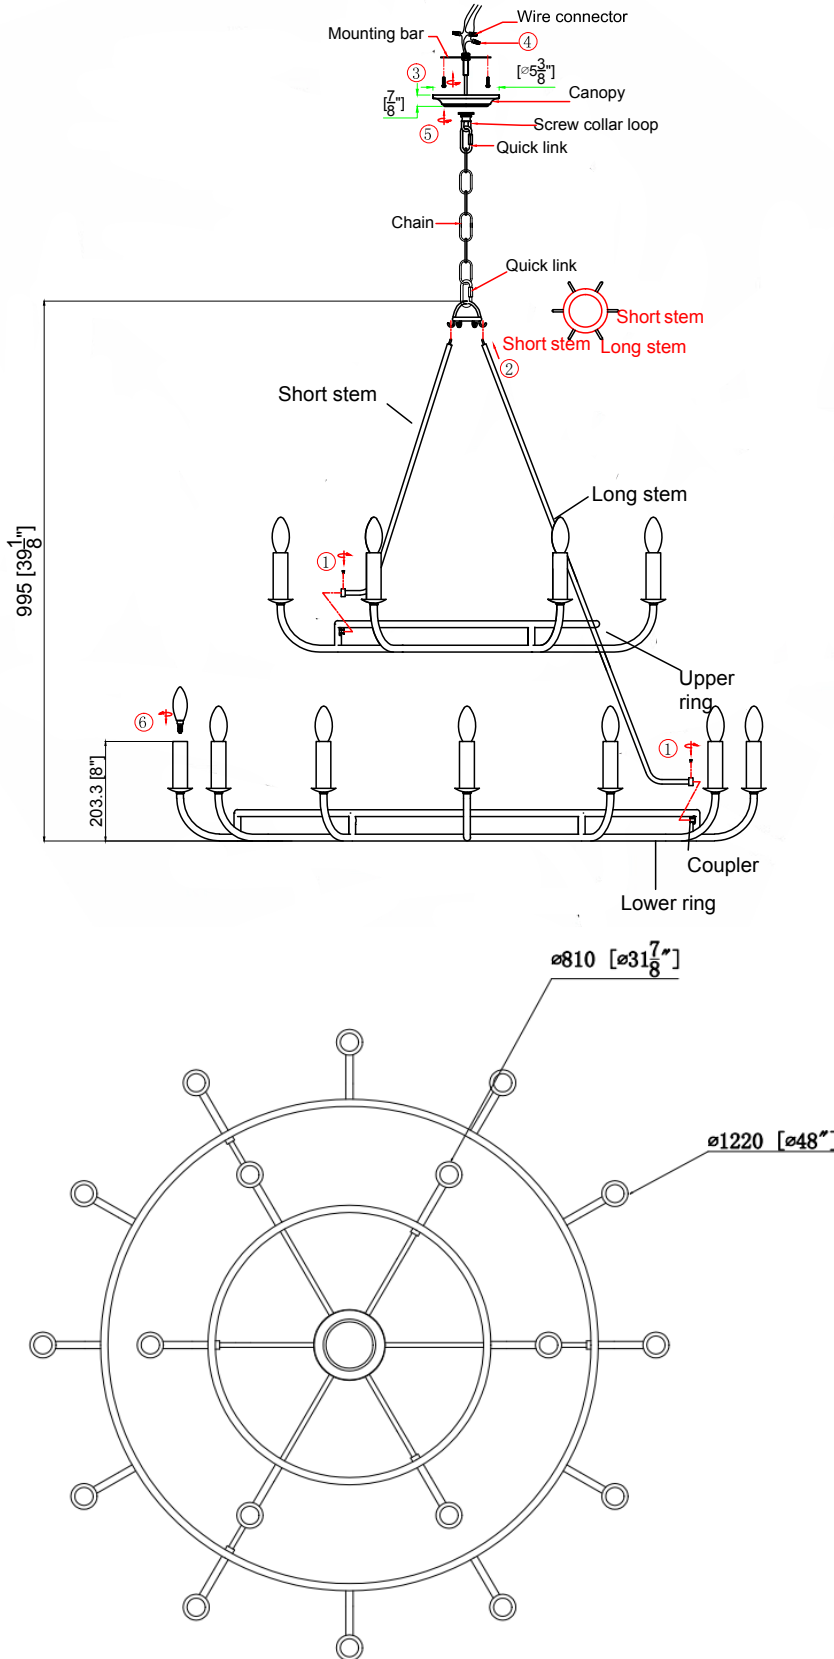

CRYSTORAMA

LIGHTING THE WAY FOR SIXTY YEARS

Crystorama.com

ASSEMBLY INSTRUCTION MODEL # BAI-A2109-PN

All electrical components must be installed by a licensed electrician in accordance with the National Electric Code and the appropriate local electrical codes.

You will need 18 Candelabra Base Bulb
40 Watts Recommended 60 Watts Max.
USE LED BULBS FOR EXTENDED USE(This fixture is Dry rated)

How to Install

1. Please place the fixture parts on a soft-cloth covered platform before installation. Do not remove the packaging on the arms until after installation is completed.
2. Insert one end of the short stem onto the coupler on the upper ring and secure with the set screw. Hang the other end onto one of the hooks under the fixture loop. Repeat this for the other short stems alternating between hooks on the fixture loop.
3. Insert one end of the long stem onto the coupler on the lower ring and secure with the set screw. Hang the other end onto one of the hooks under the fixture loop. Repeat this for the other long stems using the remaining hooks. Do not remove the plastic wrap on the stem until the fixture is installed onto the ceiling.
4. Determine the preferred hanging height and choose the chain length needed.
5. Attach the mounting strap onto the outlet box. Raise the canopy up to the ceiling and secure with the screw.
6. Raise the fixture up to the ceiling and do the wire connection.
7. Install the bulb (bulb not included).

LIGHTING THE WAY FOR SIXTY YEARS

Crystorama.com

PART NUMBER MODEL BAI-A2109-PN

Part Number

Part Numbers

- A. (1)-Mounting Hardware
- B. (1)-Canopy;ø5.3*H1"
(XBN2108PNCAN5.37IN)
- C. (1)-Screw Collar Loop
- D. (2)-Quick Link
- E. (1)-Chain;ø5mm x 120"
- F. (1)-Fixture Loop
- G. (3)-Short Stem;L21"
(XBN2109PNSTEM21IN)
- H. (3)-Long Stem:L36"
(XBN2109PNSTEM36IN)
- I. (18)-Candle Sleeve;D1*L 4 1/4"
(XBN2109PNCDL4.25IN)