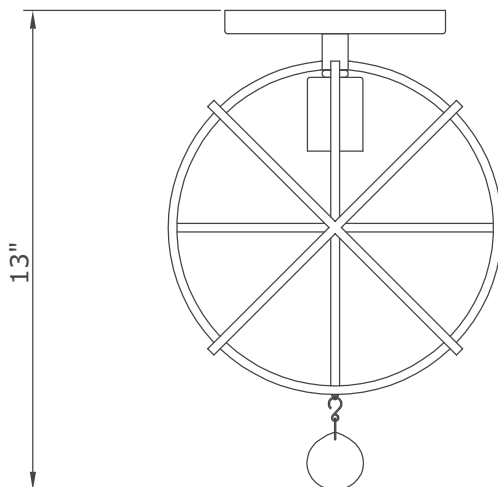

## ASSEMBLY INSTRUCTION MODEL #9220-EB\_CEILING

Crystal Ball: 1x30MM

All electrical components must be installed by a licensed electrician in accordance with the National Electric Code and the appropriate local electrical codes.

You will need 1 -Medium Bulb  
60 Watts Recommended 100 Watts Max.  
USE LED BULBS FOR EXTENDED USE  
THIS FIXTURE IS DAMP RATED

#### For Hanging:

1. Do a complete inventory of all parts and components before you start installation.
2. Install bulbs (not included).
3. Install the mounting plate onto outlet box and secure it with the outlet box screws.
4. Open a quick link and attach one end of the chain with the fixture loop then close the quick link.
5. Thread the collar ring into the canopy.
6. Open another quick link and attach the other end of the chain (that doesn't have a quick link) with the collar loop then the link.
7. Connect fixture wires into the outlet box.
8. Raise the canopy onto the collar loop and secure it with the collar ring.
9. Attach the crystal ball "A" on the bottom of fixture.
10. After safely attaching fixture into outlet box, proceed to connecting the power.

### Part Number For Hanging:

- A.(1) - Mounting Hardware
- B.(1) - Canopy(W6", H0.75") #XRE9220EBCAN6IN
- C.(1) - Collar Ring
- D.(1) - Collar Loop
- E.(2) - Quick Link
- F.(1) - Hanging Chain(72",4mm) #XRE9220EBCHA4MM
- G.(1) - Fixture Loop
- H.(1) - Crystal Ball #XRE9220EBCRY30MM