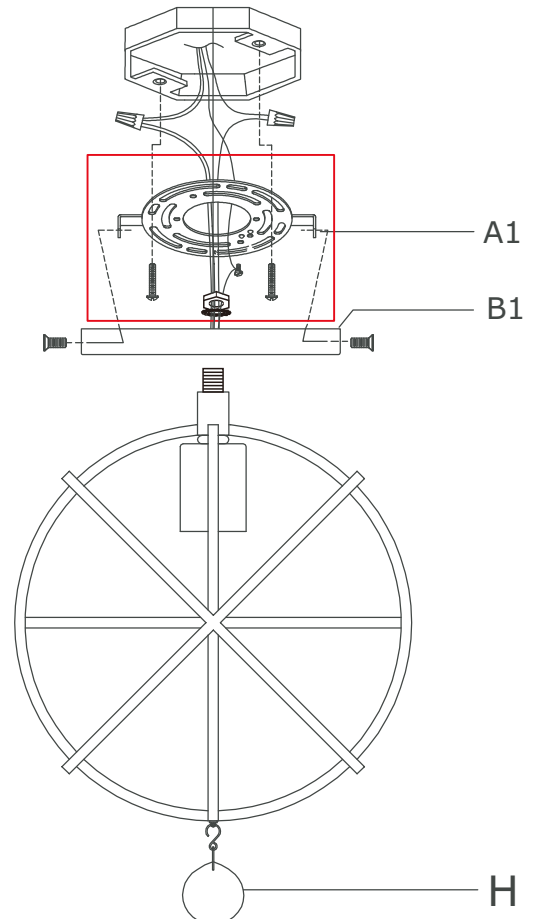

#### For Hanging:

1. Do a complete inventory of all parts and components before you start installation.
2. Install bulbs (not included).
3. Install the mounting plate onto outlet box and secure it with the outlet box screws.
4. Open a quick link and attach one end of the chain with the fixture loop then close the quick link.
5. Thread the collar ring into the canopy.
6. Open another quick link and attach the other end of the chain (that doesn't have a quick link) with the collar loop then the link.
7. Connect fixture wires into the outlet box.
8. Raise the canopy onto the collar loop and secure it with the collar ring.
9. Attach the crystal ball "A" on the bottom of fixture.
10. After safely attaching fixture into outlet box, proceed to connecting the power.

#### For Ceiling:

1. Repeat step: # 3-8 above.
2. Remove the fixture loop and attach the canopy onto the top fixture. Secure it with hex nut.

**WARNING:** This product can expose you to Lead, which is known to the State of California to cause cancer and/or birth defects or reproductive harm. For more information go to [www.P65Warnings.ca.gov](http://www.P65Warnings.ca.gov).

### Part Number For Hanging:

- A.(1) - Mounting Hardware
- B.(1) - Canopy(W6", H0.75") #XRE9220EBCAN6IN
- C.(1) - Collar Ring
- D.(1) - Collar Loop
- E.(2) - Quick Link
- F.(1) - Hanging Chain(72",4mm) #XRE9220EBCHA4MM
- G.(1) - Fixture Loop
- H.(1) - Crystal Ball #XRE9220EBCRY30MM

### Part Number For Ceiling:

- A1.(1) - Mounting Hardware
- B1.(1) - Canopy(W6", H0.75") #XRE9220EBCAN6IN
- H.(1) - Crystal Ball #XRE9220EBCRY30MM