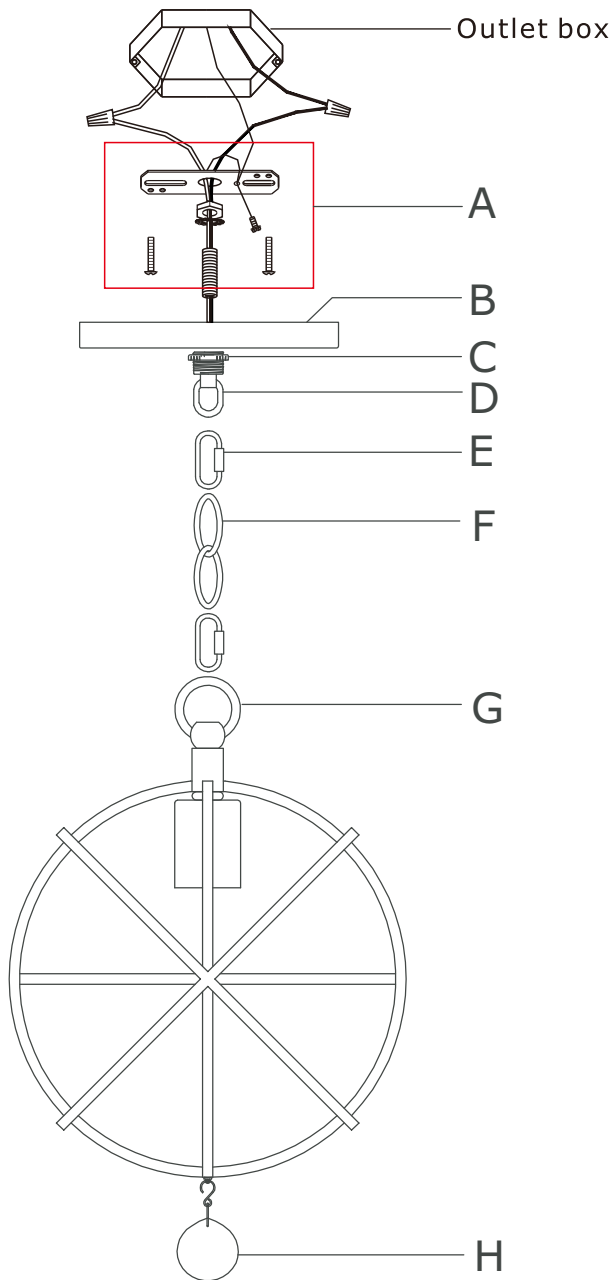

#### For Hanging:

1. Do a complete inventory of all parts and components before you start installation.
2. Install bulbs (not included).
3. Install the mounting plate onto outlet box and secure it with the outlet box screws.
4. Open a quick link and attach one end of the chain with the fixture loop then close the quick link.
5. Thread the collar ring into the canopy.
6. Open another quick link and attach the other end of the chain (that doesn't have a quick link) with the collar loop then the link.
7. Connect fixture wires into the outlet box.
8. Raise the canopy onto the collar loop and secure it with the collar ring.
9. Attach the crystal ball "A" on the bottom of fixture.
10. After safely attaching fixture into outlet box, proceed to connecting the power.

#### For Ceiling:

1. Repeat step: # 3-8 above.
2. Remove the fixture loop and attach the canopy onto the top fixture. Secure it with hex nut.

**WARNING:** This product can expose you to Lead, which is known to the State of California to cause cancer and/or birth defects or reproductive harm. For more information go to [www.P65Warnings.ca.gov](http://www.P65Warnings.ca.gov).

### Part Number For Hanging:

- A.(1) - Mounting Hardware
- B.(1) - Canopy(W6", H0.75") #XRE9220EBCAN6IN
- C.(1) - Collar Ring
- D.(1) - Collar Loop
- E.(2) - Quick Link
- F.(1) - Hanging Chain(72",4mm) #XRE9220EBCHA4MM
- G.(1) - Fixture Loop
- H.(1) - Crystal Ball #XRE9220EBCRY30MM

### Part Number For Ceiling:

- A1.(1) - Mounting Hardware
- B1.(1) - Canopy(W6", H0.75") #XRE9220EBCAN6IN
- H.(1) - Crystal Ball #XRE9220EBCRY30MM