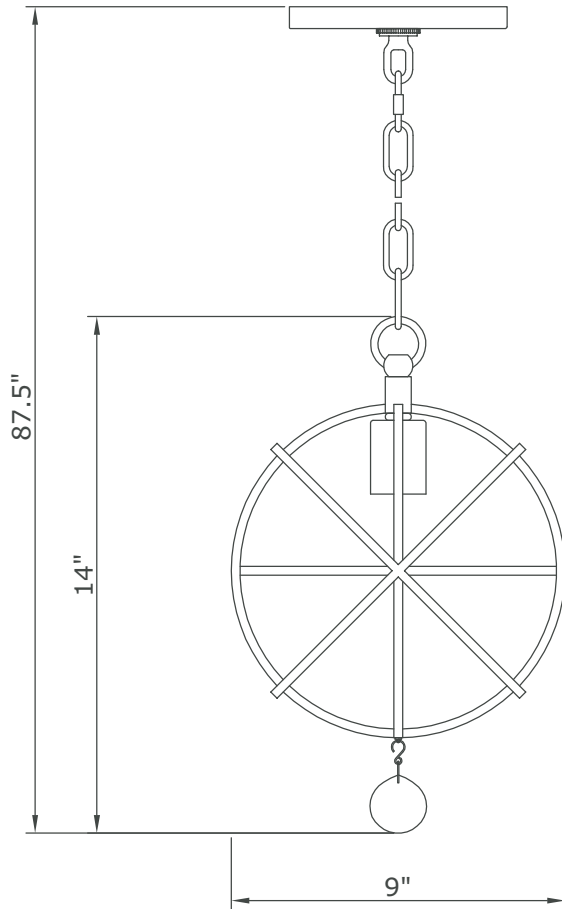

## ASSEMBLY INSTRUCTION MODEL #9220-EB\_CEILING

Crystal Ball: 1x30MM

All electrical components must be installed by a licensed electrician in accordance with the National Electric Code and the appropriate local electrical codes.

You will need 1 -Medium Bulb  
60 Watts Recommended 100 Watts Max.  
USE LED BULBS FOR EXTENDED USE  
THIS FIXTURE IS DAMP RATED

#### For Hanging:

1. Do a complete inventory of all parts and components before you start installation.
2. Install bulbs (not included).
3. Install the mounting plate onto outlet box and secure it with the outlet box screws.
4. Open a quick link and attach one end of the chain with the fixture loop then close the quick link.
5. Thread the collar ring into the canopy.
6. Open another quick link and attach the other end of the chain (that doesn't have a quick link) with the collar loop then the link.
7. Connect fixture wires into the outlet box.
8. Raise the canopy onto the collar loop and secure it with the collar ring.
9. Attach the crystal ball "A" on the bottom of fixture.
10. After safely attaching fixture into outlet box, proceed to connecting the power.

### Part Number For Hanging:

- A.(1) - Mounting Hardware
- B.(1) - Canopy(W6", H0.75") #XRE9220EBCAN6IN
- C.(1) - Collar Ring
- D.(1) - Collar Loop
- E.(2) - Quick Link
- F.(1) - Hanging Chain(72",4mm) #XRE9220EBCHA4MM
- G.(1) - Fixture Loop
- H.(1) - Crystal Ball #XRE9220EBCRY30MM