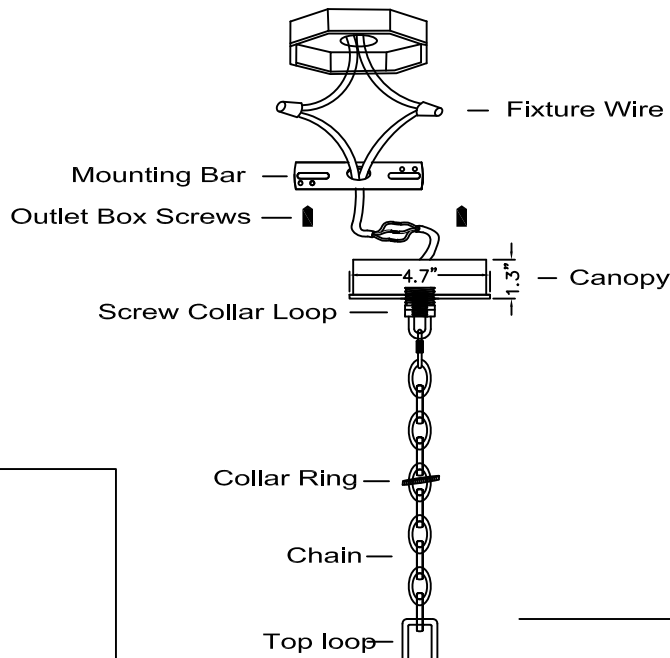

CRYSTORAMA

95 Cantiague Rock Road, Westbury NY 11590
ph: 516.931.9090 fax: 516.931.1254
info@crystorama.com www.crystorama.com

MODEL#: 8886AG ASSEMBLY AND DRESSING INSTRUCTIONS