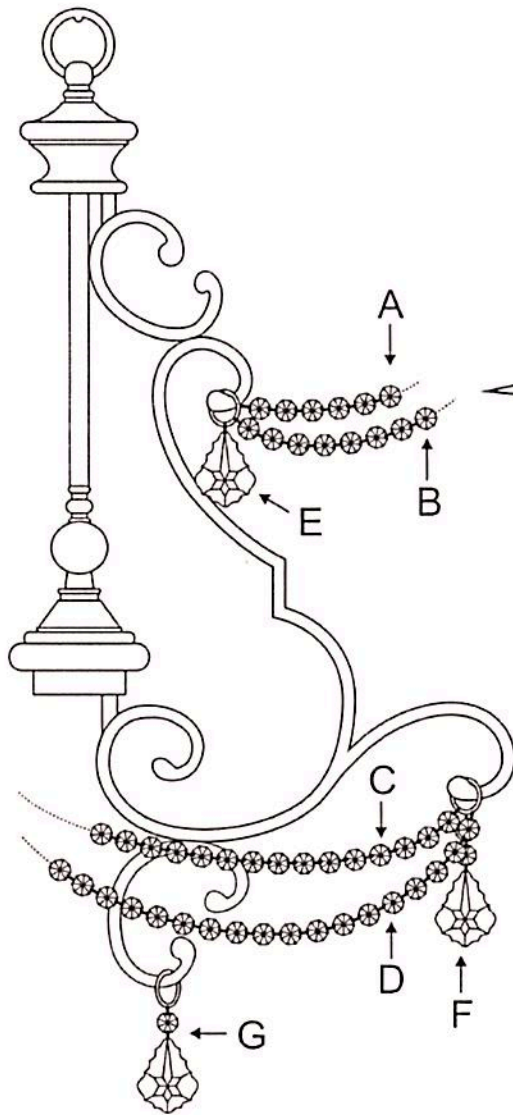

CRYST RAMA

1958

95 Cantiague Rock Road, Westbury NY 11590
 ph: 516.931.9090 fax: 516.931.1254
 info@crystorama.com www.crystorama.com

MODEL#: 7516 ASSEMBLY AND DRESSING INSTRUCTIONS

WARNING:

Electrical Danger Turn Power Off

All electrical components must be installed by a licensed electrician in accordance with the National Electric Code and the appropriate local electrical codes.

- A= (6 Jewels Strand)x 6sets
- B= (8 Jewels Strand)x 6sets
- C= (15 Jewels Strand)x 6sets
- D= (18 Jewels Strand)x 6sets
- E= (20/75-3"-No Jewel) x 6sets
- F= (2 Jewels + 20/75-3")x 6sets
- G= (20/75-3") x 6sets