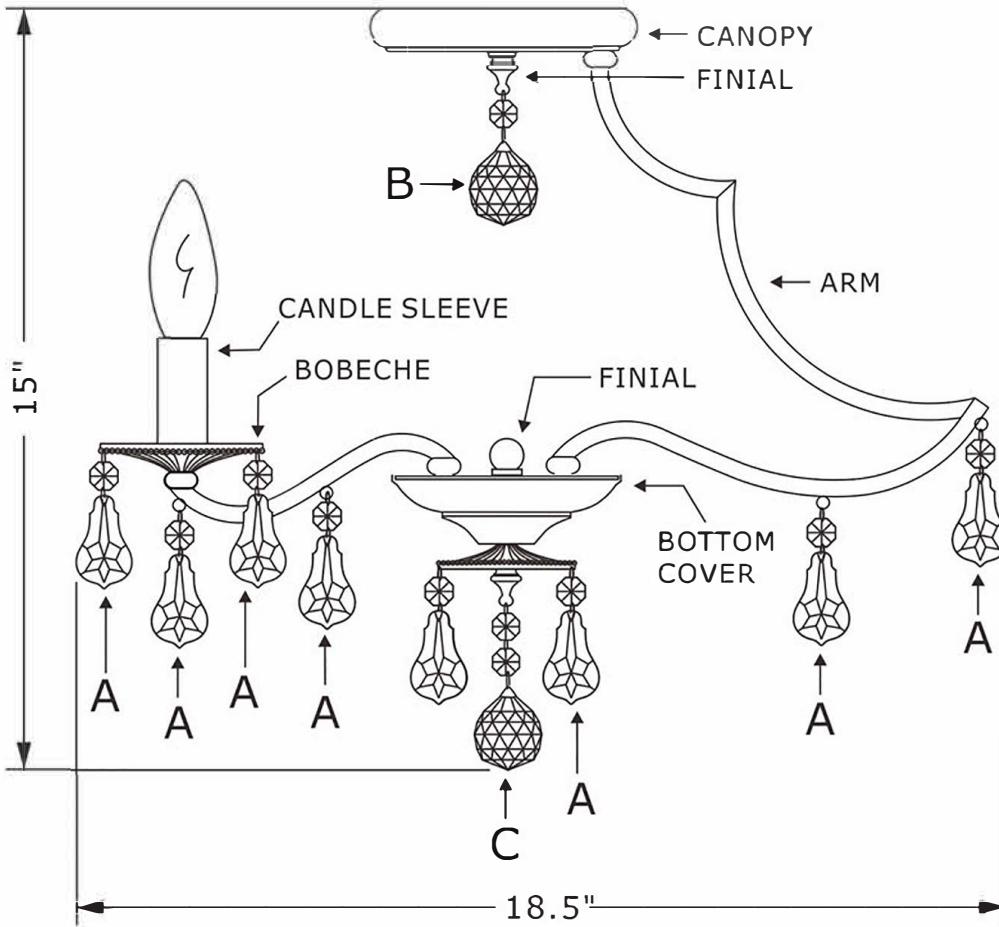

## MODEL# : 5930 ASSEMBLY AND DRESSING INSTRUCTIONS

**WARNING:**

Electrical Danger Turn Power Off

All electrical components must be installed by a licensed electrician in accordance with the National Electric Code and the appropriate local electrical codes.

You will need  
 5 Candelabra bulbs.  
 40 Watts Recommended.  
 60 Watts Max.  
 Bulb not included.

1 Bobeche with  
 (4) "A" trim

- A =  (14mm+50mm) x 44sets
- B =  (14mm+30mm Ball) x 1set
- C =  (14mm x2 +30mm Ball) x 1set