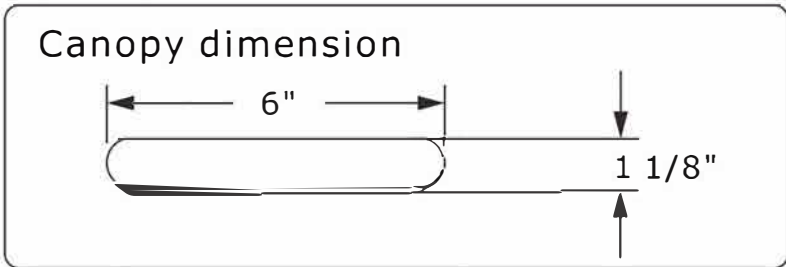

## MODEL# : 5930 ASSEMBLY AND DRESSING INSTRUCTIONS

**WARNING:**

Electrical Danger Turn Power Off

All electrical components must be installed by a licensed electrician in accordance with the National Electric Code and the appropriate local electrical codes.

You will need  
 5 Candelabra bulbs.  
 40 Watts Recommended.  
 60 Watts Max.  
 Bulb not included.

1 Bobeche with  
 (4) "A" trim

- A =  (14mm+50mm) x 44sets
- B =  (14mm+30mm Ball) x 1set
- C =  (14mm x2 +30mm Ball) x 1set