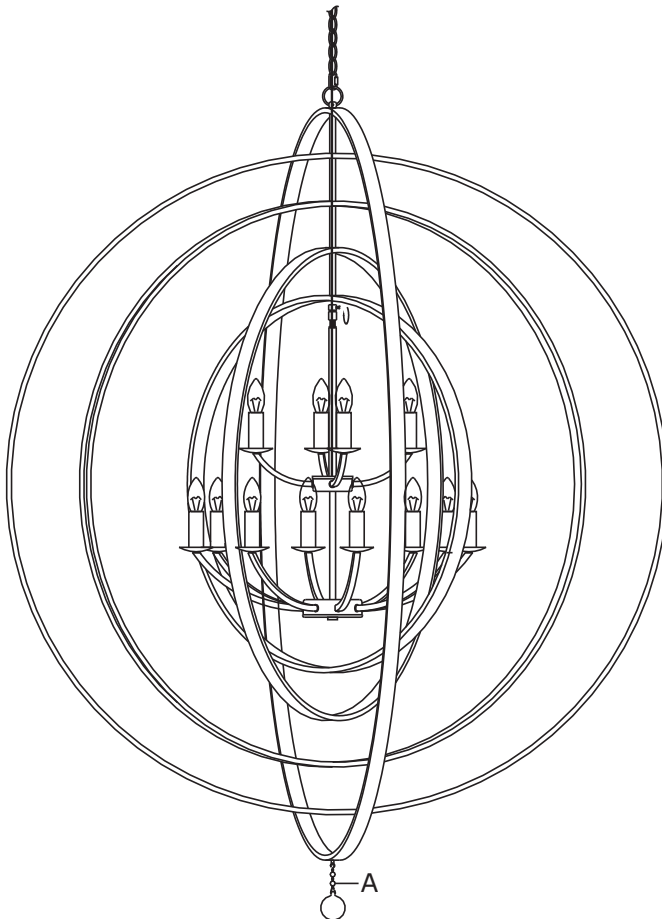

Electrical Danger

Turn Power off

⚠ WARNING: This product can expose you to Lead, which is known to the State of California to cause cancer and/or birth defects or reproductive harm. For more information go to www.P65Warnings.ca.gov

All electrical components must be installed by a licensed electrician in accordance with the National Electric Code and the appropriate local electrical codes

You will need 12 Candelabra bulbs. 40 Watts recommended
60 Watts max. Bulb not included.

DROPS A = (10mm round ball 2pcs+80mm crystal ball) X 1Sets