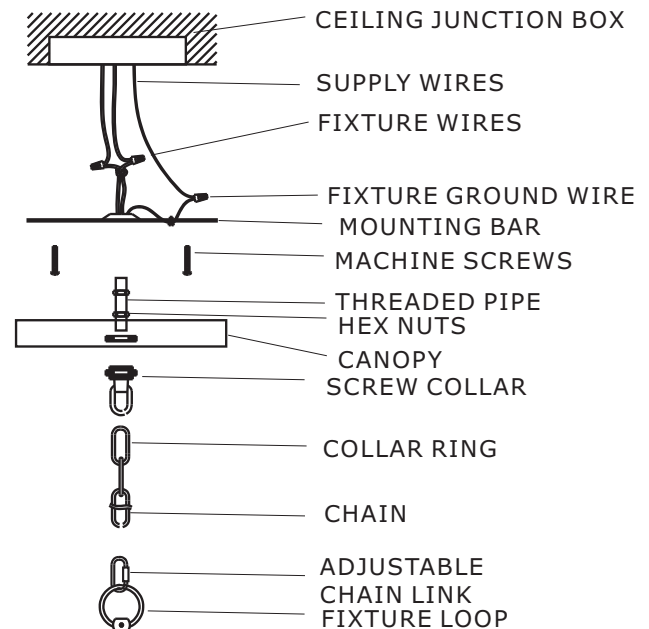

Electrical Danger

Turn Power off

⚠ WARNING: This product can expose you to Lead, which is known to the State of California to cause cancer and/or birth defects or reproductive harm. For more information go to www.P65Warnings.ca.gov

All electrical components must be installed by a licensed electrician in accordance with the National Electric Code and the appropriate local electrical codes

You will need 12 Candelabra bulbs. 40 Watts recommended
60 Watts max. Bulb not included.

DROPS A = (10mm round ball 2pcs+80mm crystal ball) X 1Sets