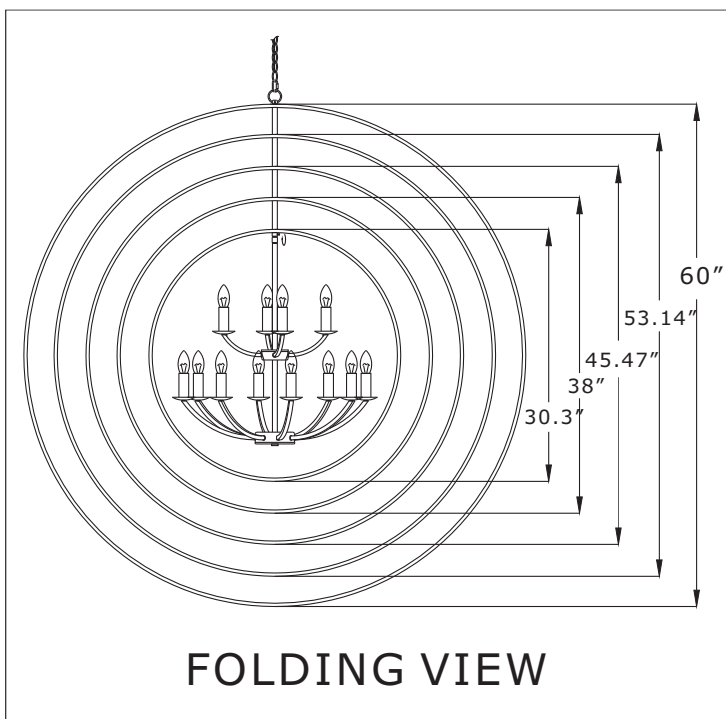

DROPS A = (10mm round ball 2pcs+80mm crystal ball) X 1Sets