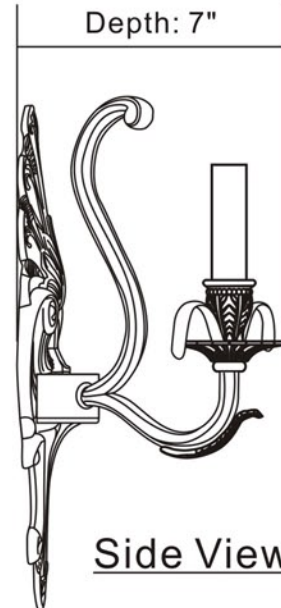

CRYST RAMA

1958

95 Cantiague Rock Road, Westbury NY 11590

ph:516.931.9090 fax: 516. 931.1254

info@crystorama.com www.crystorama.com

MODEL#:5563-MWP ASSEMBLY AND DRESSING INSTRUCTIONS

All electrical components must be installed by a licensed electrician in accordance with the National Electric Code and the appropriate local electrical codes.

You will need 2 - Cand. Bulb
40 Watts Recommended
60 Watts Max
Bulb not included.

A =  (14mm+50mm) * 12sets

Front View

Side View