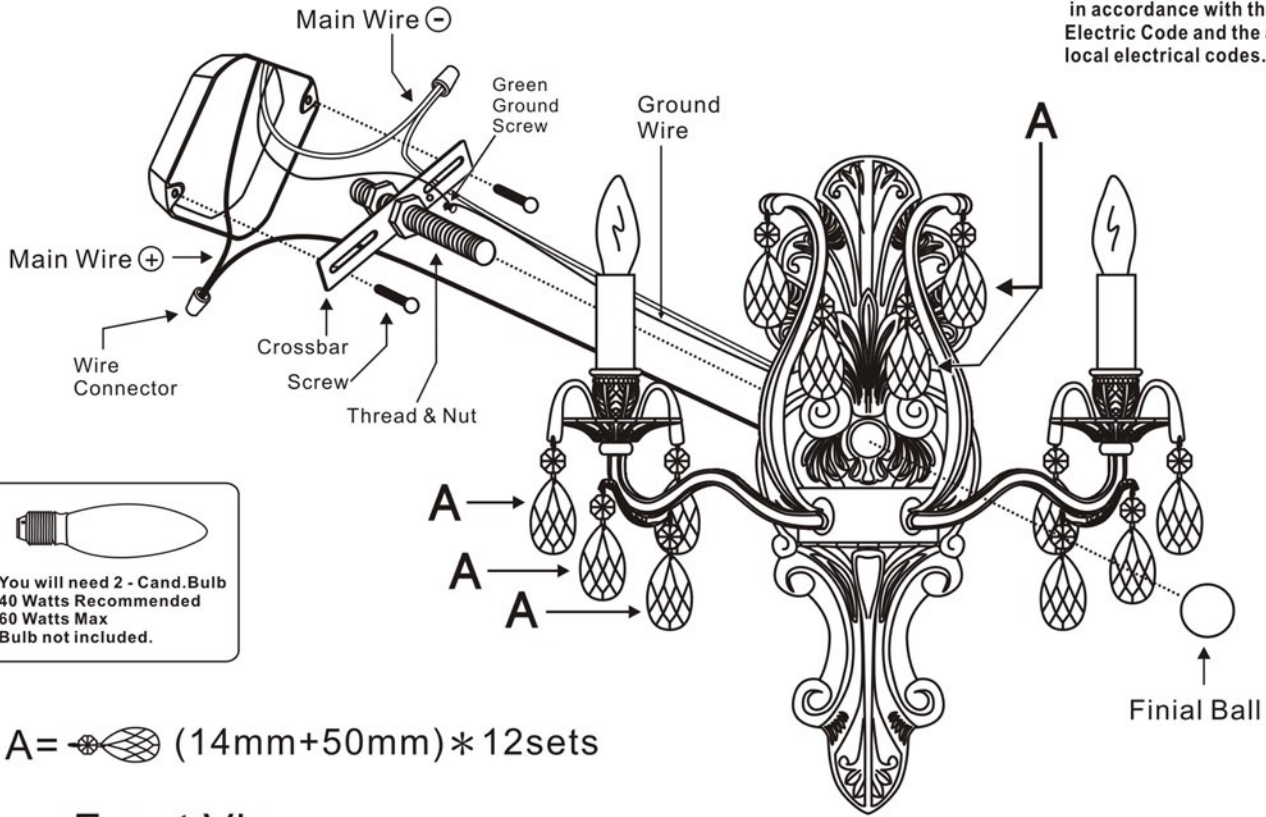

CRYST RAMA

1958

95 Cantiague Rock Road, Westbury NY 11590

ph:516.931.9090 fax: 516. 931.1254

info@crystorama.com www.crystorama.com

MODEL#:5563-MWP ASSEMBLY AND DRESSING INSTRUCTIONS

All electrical components must be installed by a licensed electrician in accordance with the National Electric Code and the appropriate local electrical codes.

You will need 2 - Cand. Bulb
40 Watts Recommended
60 Watts Max
Bulb not included.

A =  (14mm+50mm) * 12sets

Front View

Side View