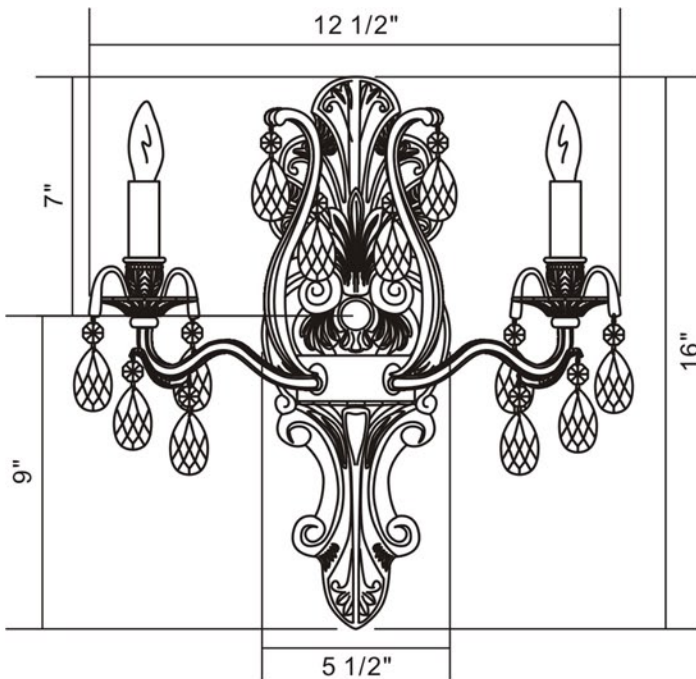

CRYST RAMA

1958

95 Cantiague Rock Road, Westbury NY 11590

ph:516.931.9090 fax: 516. 931.1254

info@crystorama.com www.crystorama.com

MODEL#:5563-MWP ASSEMBLY AND DRESSING INSTRUCTIONS

All electrical components must be installed by a licensed electrician in accordance with the National Electric Code and the appropriate local electrical codes.

You will need 2 - Cand. Bulb
40 Watts Recommended
60 Watts Max
Bulb not included.

A =  (14mm+50mm) * 12sets

Front View

Side View