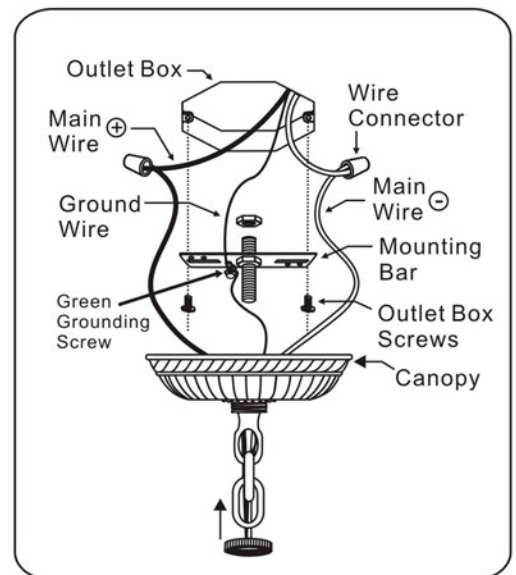

All electrical components must be installed by a licensed electrician in accordance with the National Electric Code and the appropriate local electrical codes.

You will need 4 - Cand. Bulb
40 Watts Recommended
60 Watts Max
Bulb not included.

A =  (14mm+63mm) * 20sets

B =  (14mm*3+40mm) * 1pc