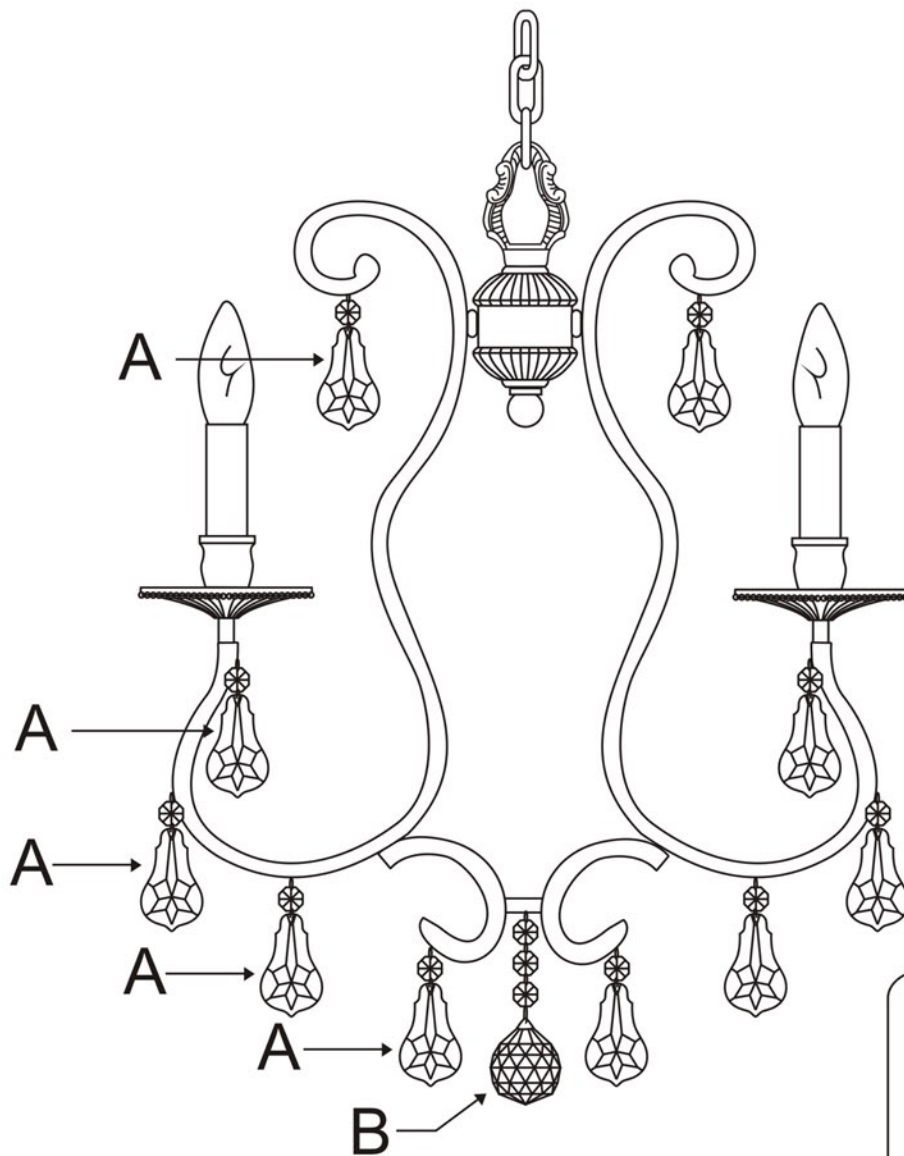

CRYST RAMA

1958

95 Cantiague Rock Road, Westbury NY 11590

ph: 516.931.9090 fax: 516.931.1254

info@crystorama.com www.crystorama.com

MODEL#: 5014 ASSEMBLY AND DRESSING INSTRUCTIONS

WARNING:

Electrical Danger Turn Power Off

A =  (14mm+63mm) * 20sets

B =  (14mm*3+40mm) * 1pc