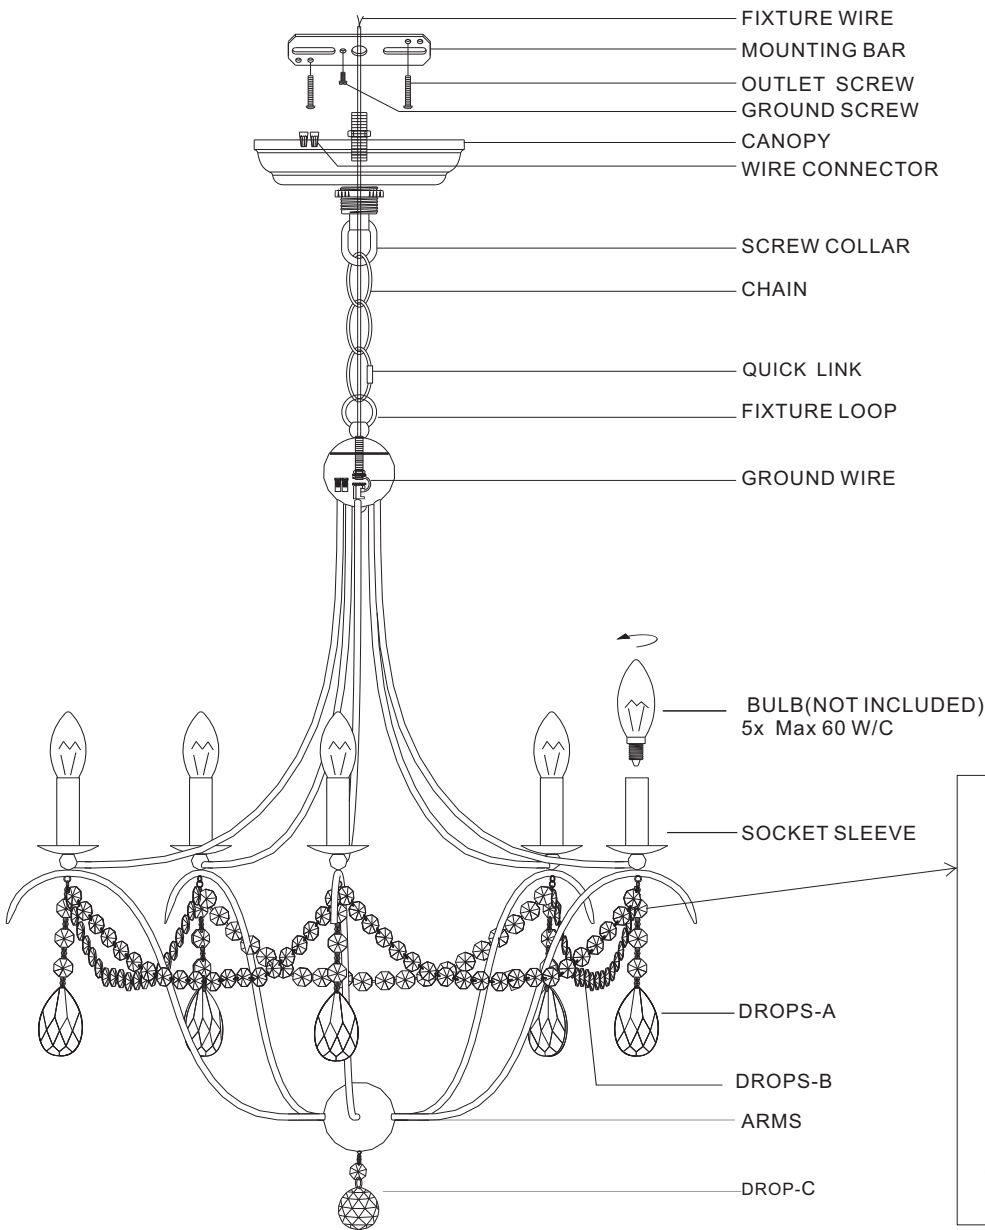

All electrical components must be installed by a licensed electrician in accordance with the National Electric Code and the appropriate local electrical codes.

You will need 5- Cand, Bulb
 40 Watts Recommended
 60 Watts Max
 Bulb not included.

| | | | |
|----------|--|---|----------|
| DROPS-A= | | (14mm octagonal crystal x3pcs + 2 1/2" crystal x1pc) | X 5 Sets |
| DROPS-B= | | (14mm octagonal crystal x20pcs) | X 5 Sets |
| DROP-C= | | (14mm octagonal crystal x1pcs + 1 1/2" crystal ball x1pc) | x1set |