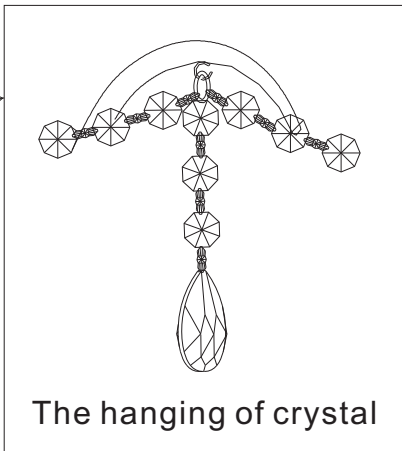

| | | | |
|----------|--|---|----------|
| DROPS-A= | | (14mm octagonal crystal x3pcs + 2 1/2" crystal x1pc) | X 5 Sets |
| DROPS-B= | | (14mm octagonal crystal x20pcs) | X 5 Sets |
| DROP-C= | | (14mm octagonal crystal x1pcs + 1 1/2" crystal ball x1pc) | x1set |