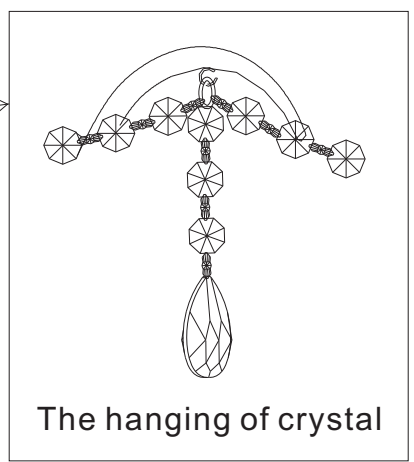

CRYST RAMA

1958

95 Cantiague Rock Road, Westbury NY 11590
 ph:516.931.9090 fax:516.931.1254
 info@crystorama.com • www.crystorama.com

MODEL#:415-GA-CL-MWP ASSEMBLY AND DRESSING INSTRUCTIONS

WARNING:

Electrical Danger Turn Power off

DROPS-A=		(14mm octagonal crystal x3pcs + 2 1/2" crystal x1pc)	X 5 Sets
DROPS-B=		(14mm octagonal crystal x20pcs)	X 5 Sets
DROP-C=		(14mm octagonal crystal x1pcs + 1 1/2" crystal ball x1pc)	x1set