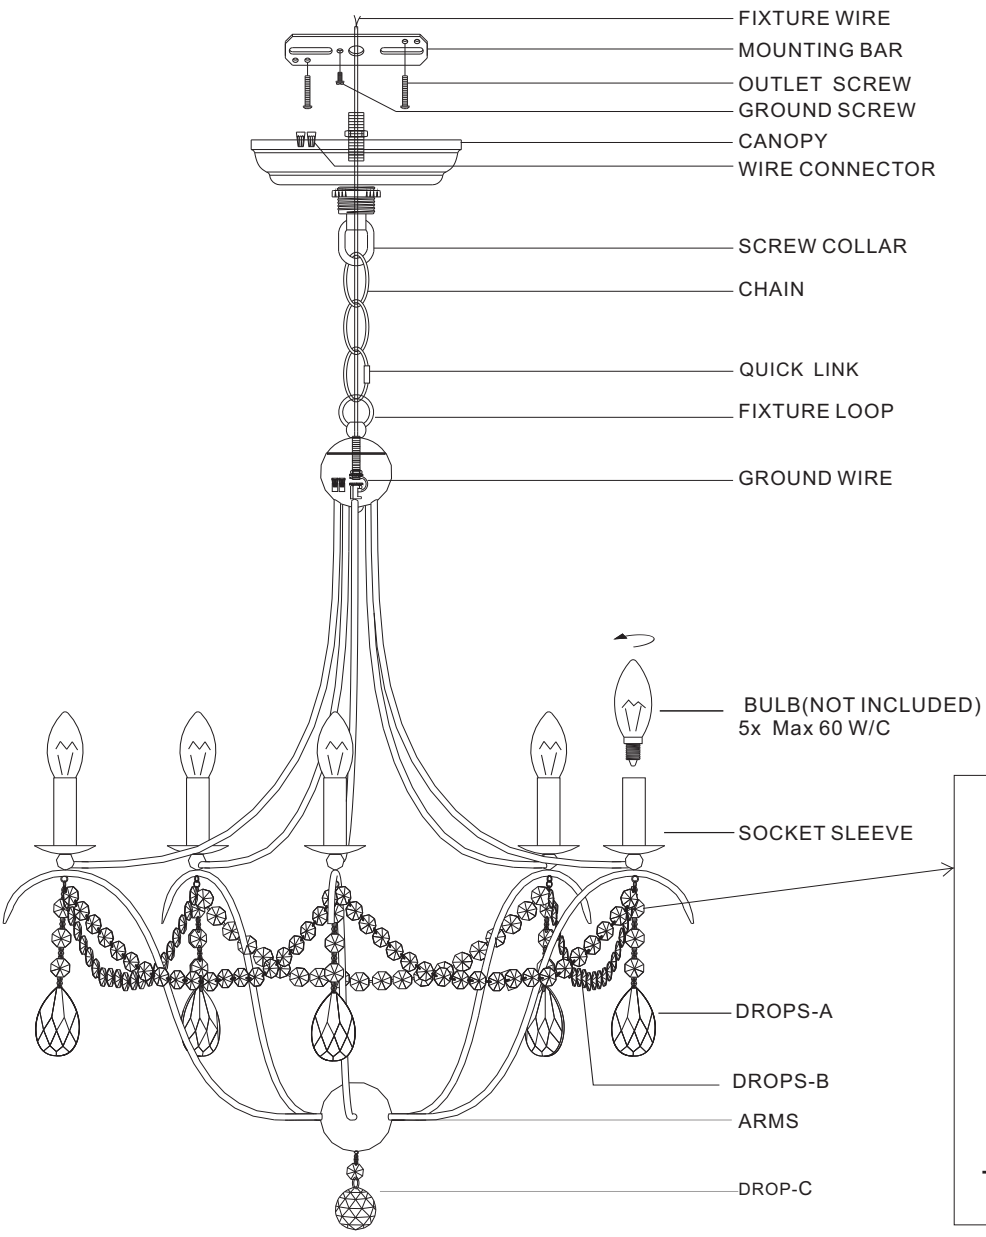

CRYST RAMA

1958

95 Cantiague Rock Road, Westbury NY 11590
 ph:516.931.9090 fax:516.931.1254
 info@crystorama.com • www.crystorama.com

MODEL#:415-GA-CL-MWP ASSEMBLY AND DRESSING INSTRUCTIONS

WARNING:

Electrical Danger Turn Power off

All electrical components must be installed by a licensed electrician in accordance with the National Electric Code and the appropriate local electrical codes.

You will need 5- Cand, Bulb
 40 Watts Recommended
 60 Watts Max
 Bulb not included.

DROPS-A=		(14mm octagonal crystal x3pcs + 2 1/2" crystal x1pc)	X 5 Sets
DROPS-B=		(14mm octagonal crystal x20pcs)	X 5 Sets
DROP-C=		(14mm octagonal crystal x1pcs + 1 1/2" crystal ball x1pc)	x1set