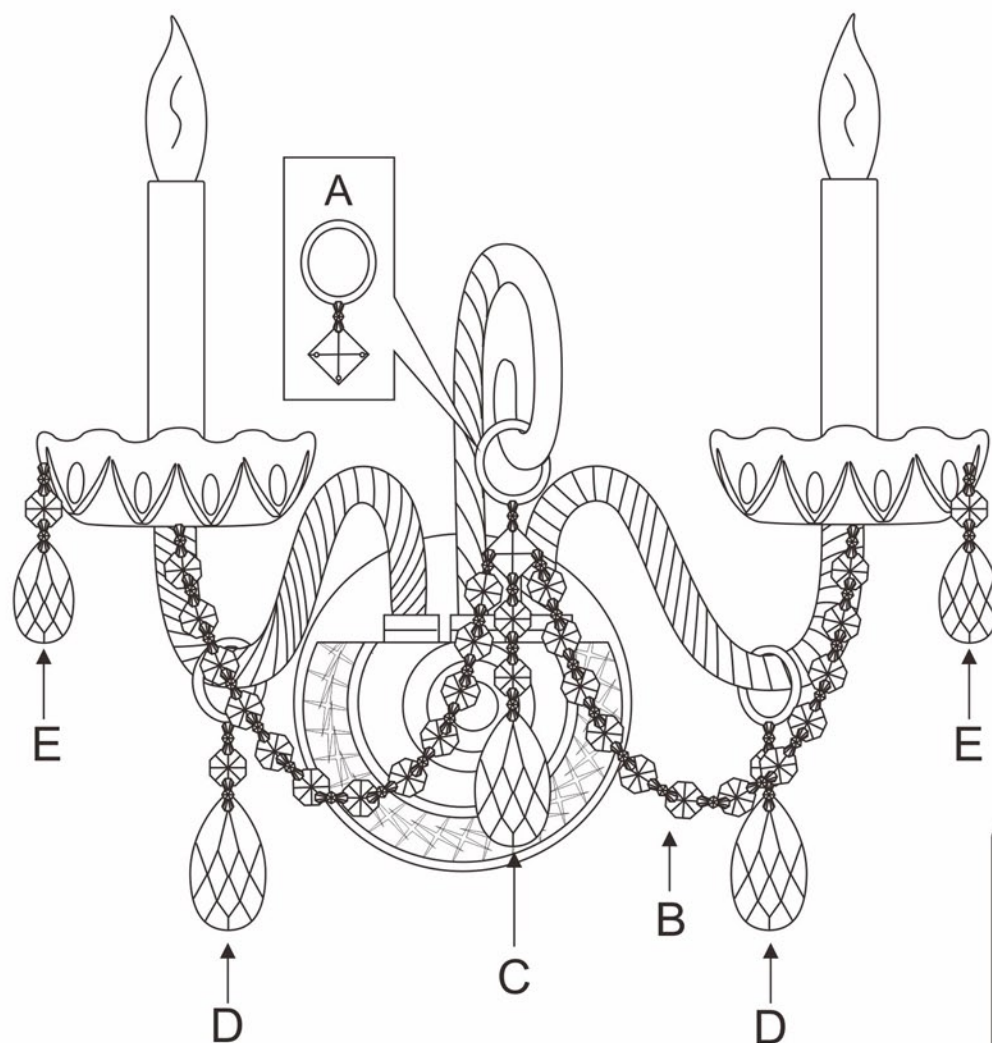

CRYST RAMA

1958

95 Cantiague Rock Road, Westbury NY 11590

ph:516.931.9090 fax: 516. 931.1254

info@crystorama.com www.crystorama.com

MODEL#: 1122-MWP ASSEMBLY AND DRESSING INSTRUCTIONS

WARNING:

Electrical Danger

Turn Power Off

All electrical components must be installed by a licensed electrician in accordance with the National Electric Code and the appropriate local electrical codes.

You will need 2 - Cand. Bulb
40 Watts Recommended
60 Watts Max
Bulb not included.

1 Bobeche
with 4 **E** Trim.

A=  (1 Ring + 1 Square)x 1 set

B=  (12 Jewels Strand)x 2sets

C=  (Jewels x 2 + 9/75-3")x 1set

D=  (1 Ring + 9/75-3")x 2sets

E=  (7/50-2") x 8 sets