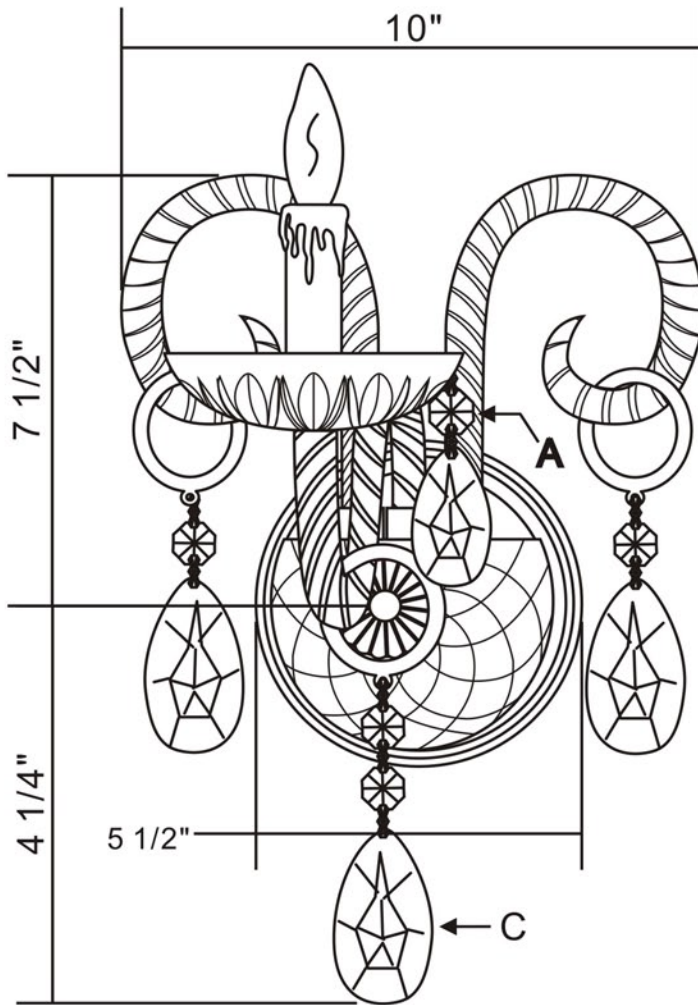

## MODEL#: 1071-WW ASSEMBLY AND DRESSING INSTRUCTIONS

**WARNING:**

Electrical Danger Turn Power Off

All electrical components must be installed by a licensed electrician in accordance with the National Electric Code and the appropriate local electrical codes.

### Side View

Depth: 9"

1 Bobeche with 4 A Trim.

You will need 1 - Cand. Bulb  
40 Watts Recommended  
60 Watts Max  
Bulb not included.

- A = (1 Jewels + 9/50-2") x 4 pcs
- B = (1 Jewels + 9/63-2.5") x 2 pcs
- C = (2 Jewels + 9/63-2.5") x 1 pc

### Back plate